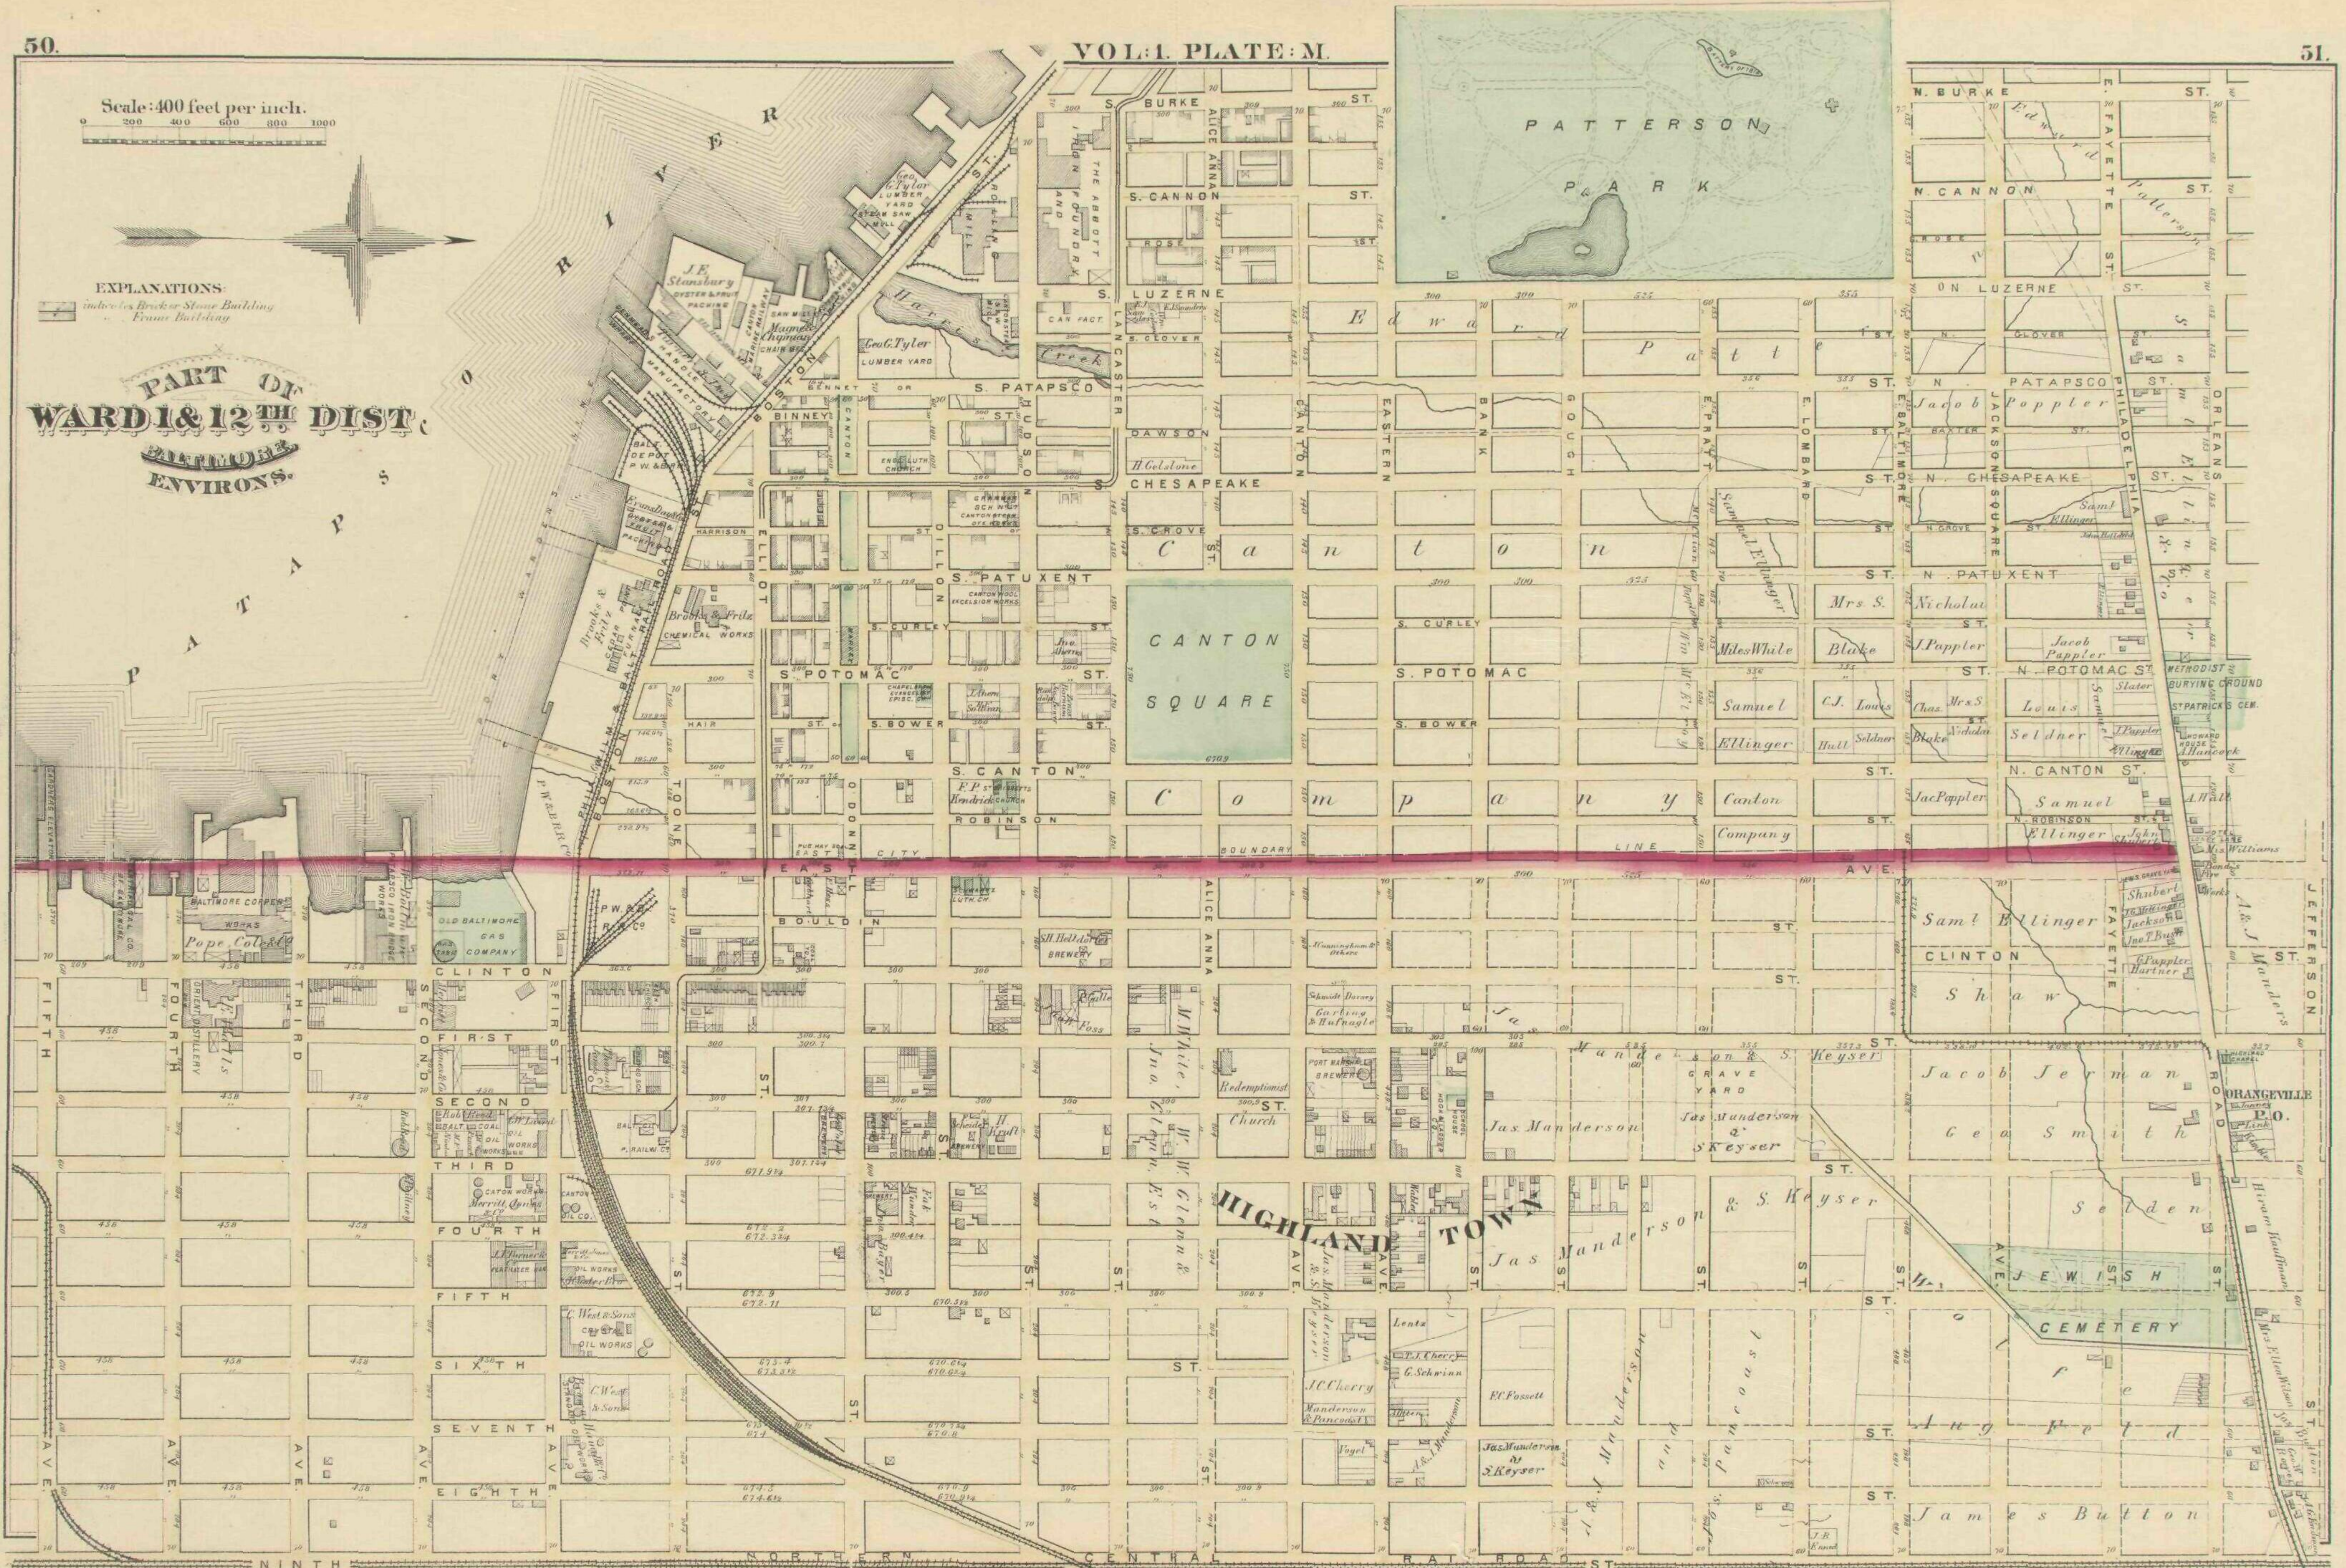

Scale: 400 feet per inch.

EXPLANATIONS:
indicates Broker's Store Building
Front Building

PART OF
WARD 1 & 12TH DIST.
BALTIMORE
ENVIRONS.

Entered according to Act of Congress in the year 1876 by G.M. Kelly, in the Office of the Librarian of Congress at Washington, D.C.