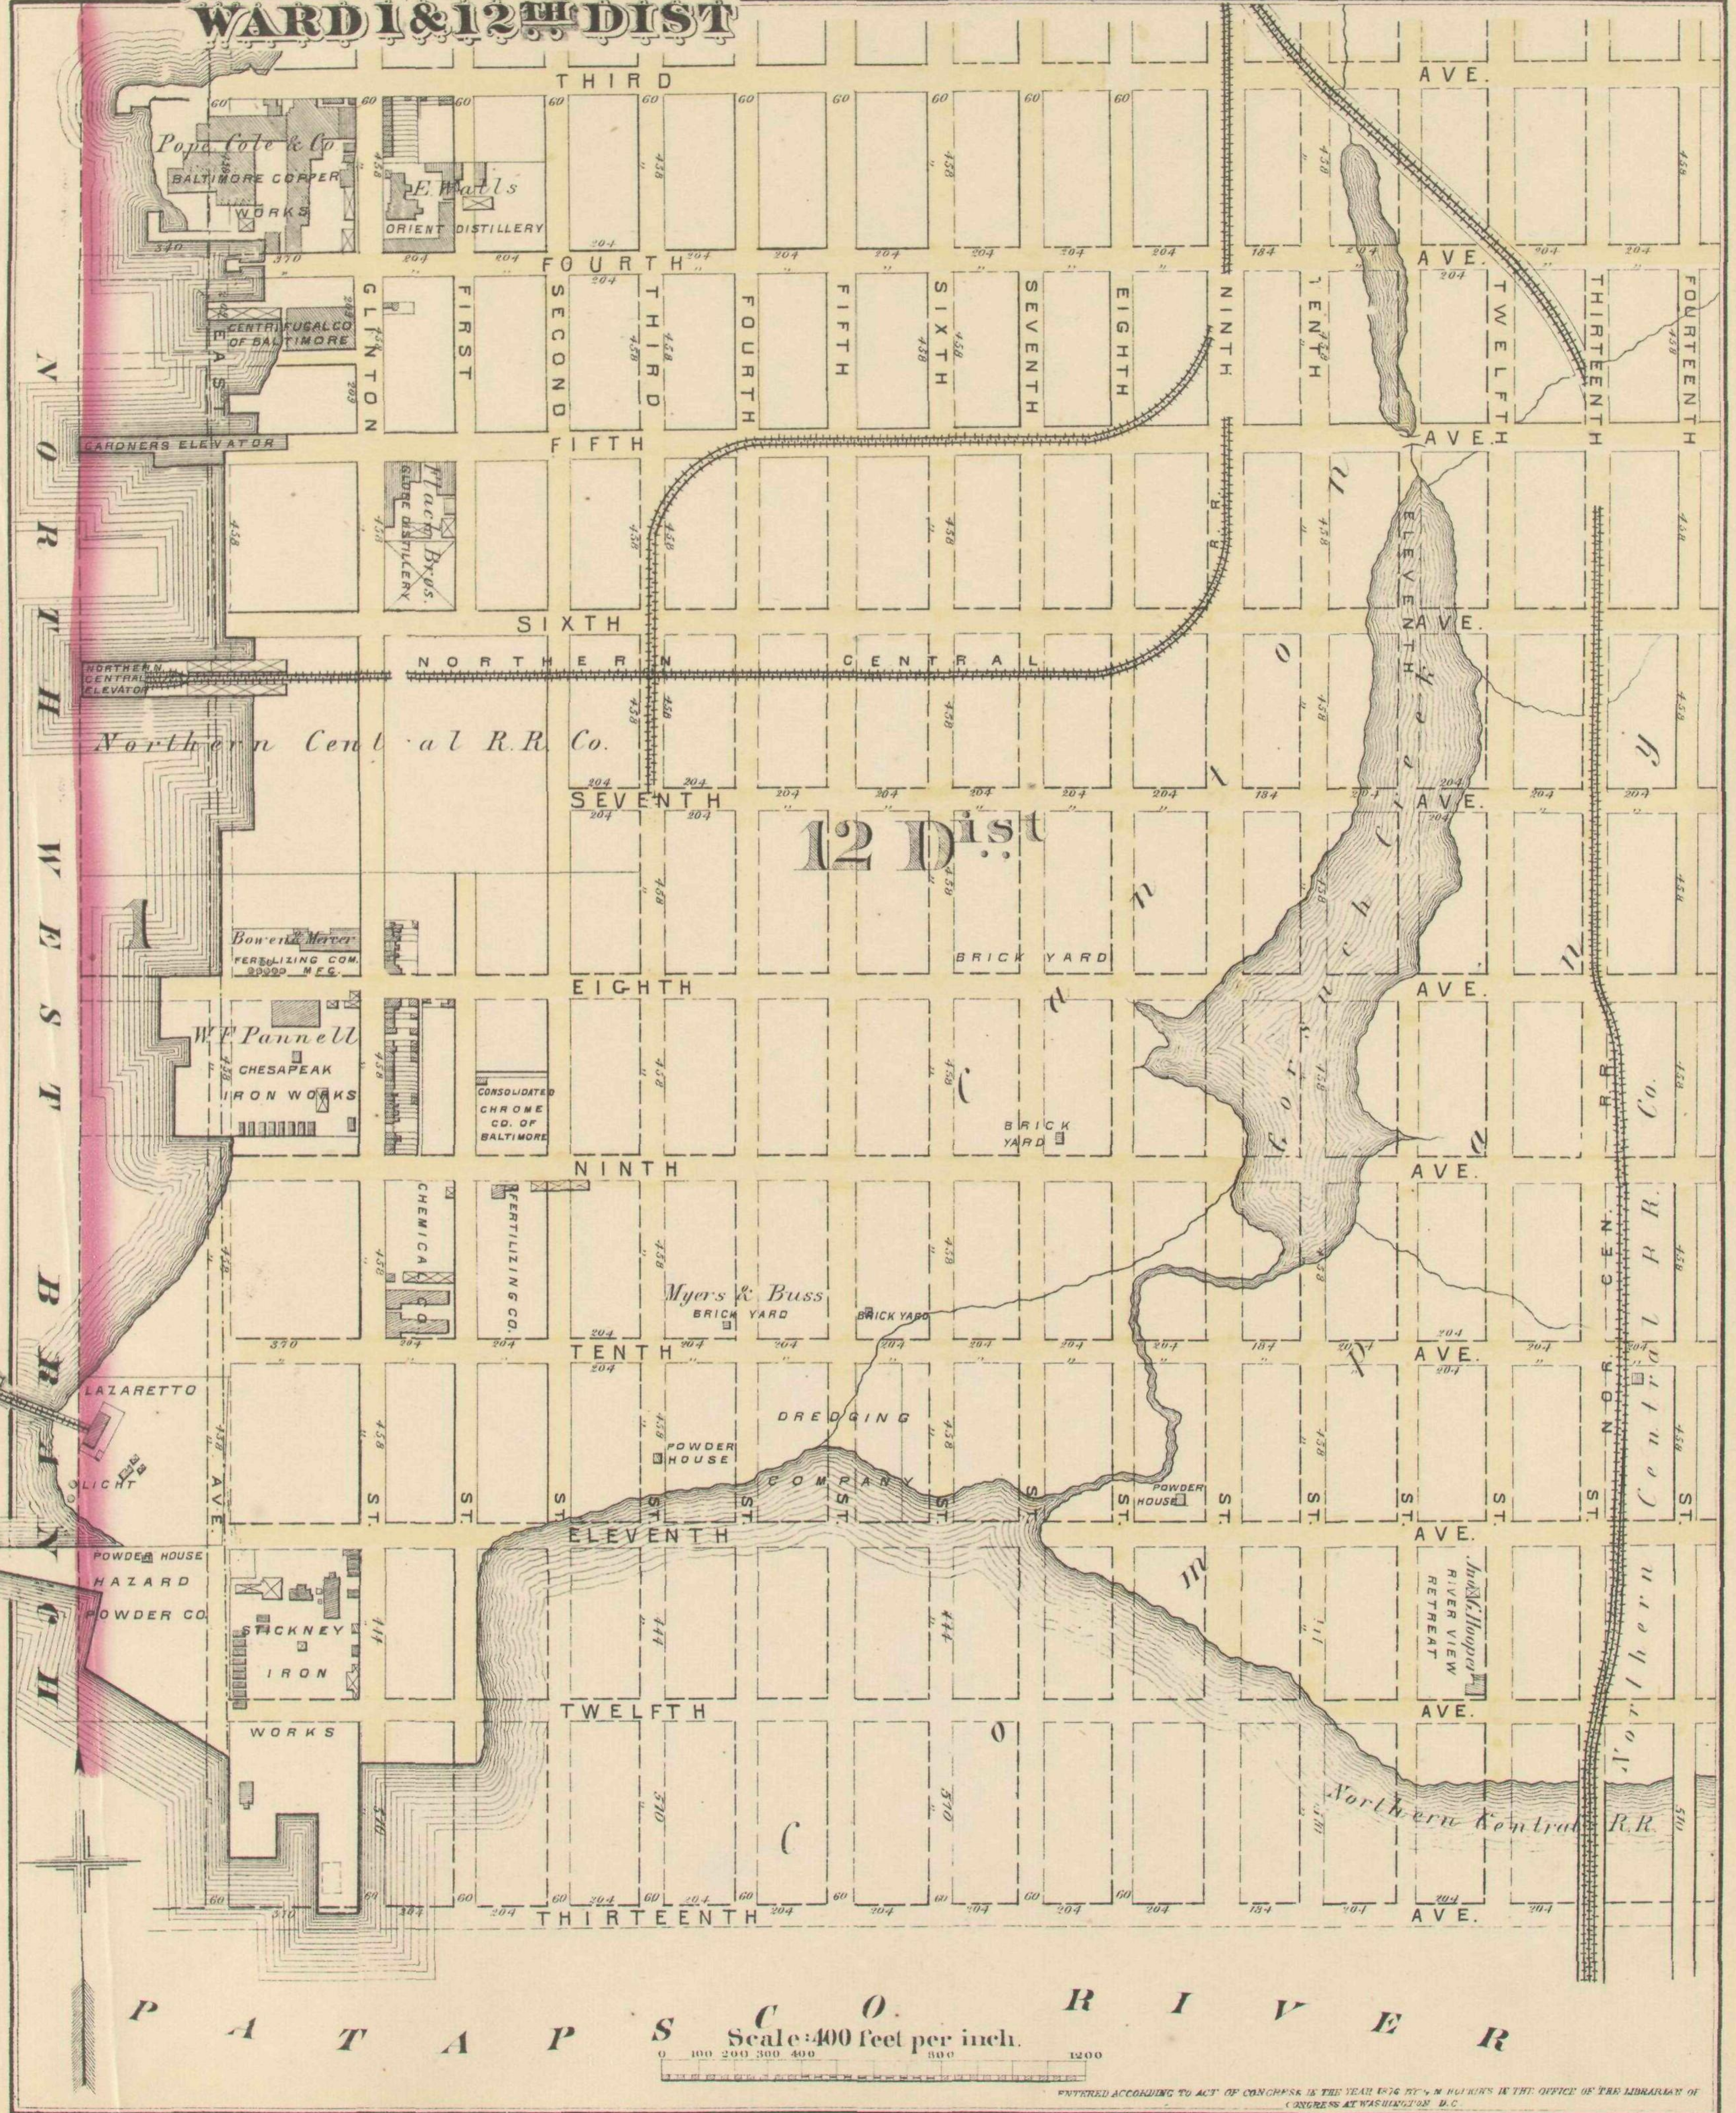

WARD 1 & 12TH DIST

Scale: 400 feet per inch.

ENTERED ACCORDING TO ACT OF CONGRESS IN THE YEAR 1876 BY J. M. HARRIS IN THE OFFICE OF THE LIBRARIAN OF CONGRESS AT WASHINGTON, D. C.